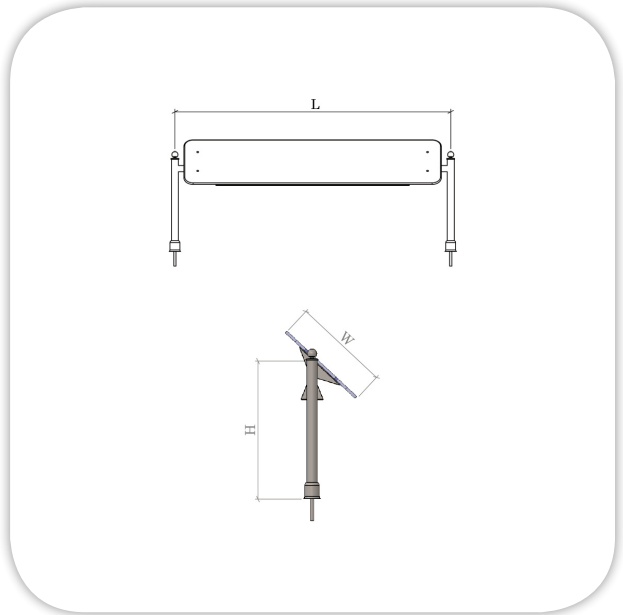

BUFFET OVER SHELF

Item: .....

MFP

SPECIFICATIONS:

Over Shelf with adjustable leveling

Body: Stainless steel posts & tie-rod, tiltable
Adjusting angle, glazing shelf width of 350 mm
Height of 500 mm, complete with florescent lighting & on-off switch

TECHNICAL DATA:

MODEL	Dimensions (mm)		
	L	W	H
MFP04-08-BUFFET/100	1000	350	500
MFP04-08-BUFFET/150	1500	350	500
MFP04-08-BUFFET/200	2000	350	500
MFP04-08-BUFFET/250	2500	350	500

Masria, In Line with its policy to continually improve its quality, reserves the right to change specs without notice.

+202 44812326/8

masria@masria.com

masriagroup

+201 001609002/10

www.masria.com

masriagr