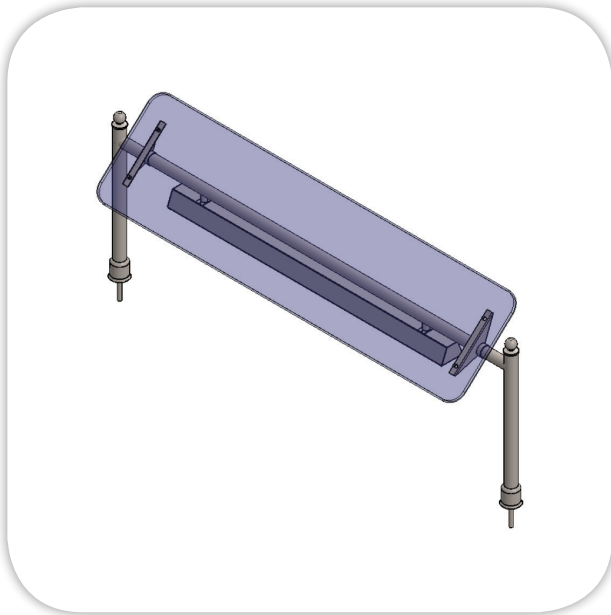

# BUFFET OVER SHELF

Item: .....

MFP

## SPECIFICATIONS:

Over Shelf with adjustable leveling

**Body:** Stainless steel posts & tie-rod, tiltable  
Adjusting angle, glazing shelf width of 350 mm  
Height of 500 mm, complete with florescent lighting & on-off switch

## TECHNICAL DATA:

MODEL	Dimensions (mm)		
	L	W	H
MFP04-08-BUFFET/100	1000	350	500
MFP04-08-BUFFET/150	1500	350	500
MFP04-08-BUFFET/200	2000	350	500
MFP04-08-BUFFET/250	2500	350	500

Masria, In Line with its policy to continually improve its quality, reserves the right to change specs without notice.