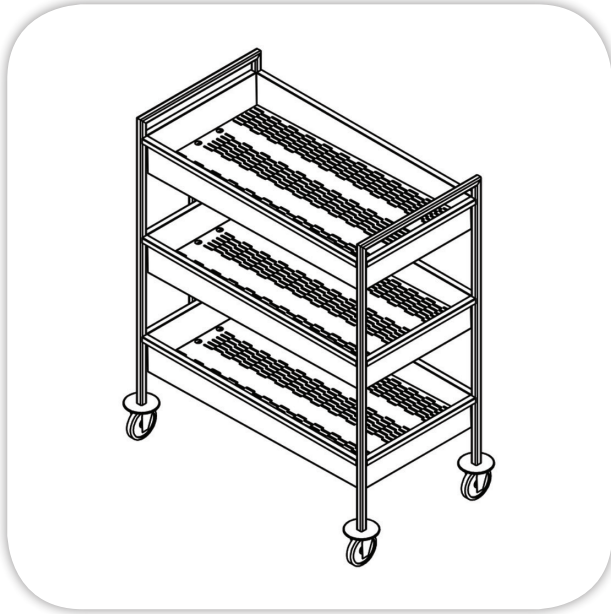

DEFROST TROLLEY

Three (3) Shelves

Item:

SPECIFICATIONS:

Body: Stainless Steel (304) Construction, Thickness 1.5 mm

Shelves: Three (3) Shelves

Bowls: Stainless Steel, depth 80 mm, complete with stainless steel perforated tray depth of 20mm

Wheels: (4) rubber casters diameter 5", two of them with brakes

Drain Valve: 1/2" diameter drain valve

TECHNICAL DATA:

MODEL	Dimensions (mm)		
	L	W	H
MFP04-20-3-105	1050	560	1300
MFP04-20-3-130	1300	560	1300