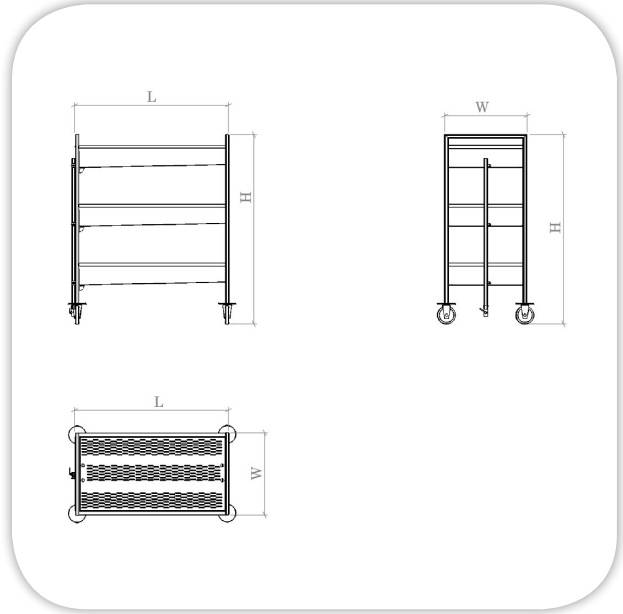

DEFROST TROLLEY

Three (3) Shelves

Item:

SPECIFICATIONS:

Body: Stainless Steel (304) Construction, Thickness 1.5 mm

Shelves: Three (3) Shelves

Bowls: Stainless Steel, depth 80 mm, complete with stainless steel perforated tray depth of 20mm

Wheels: (4) rubber casters diameter 5", two of them with brakes

Drain Valve: 1/2" diameter drain valve

TECHNICAL DATA:

MODEL	Dimensions (mm)		
	L	W	H
MFP04-20-3-105	1050	560	1300
MFP04-20-3-130	1300	560	1300