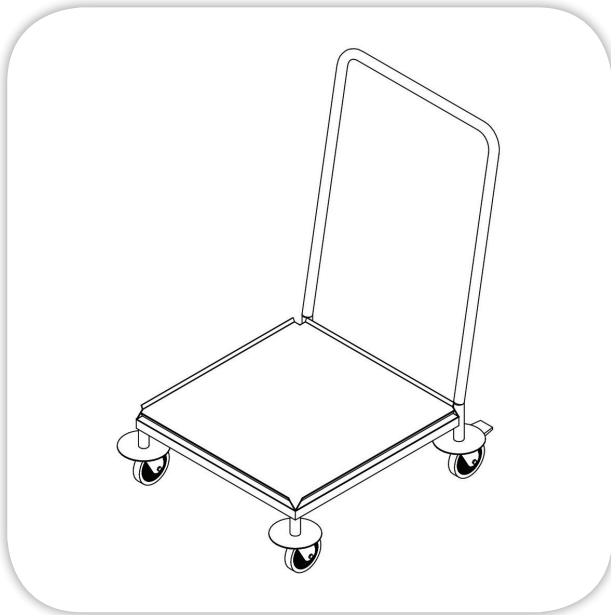

RACK TROLLEY

Item:
.....

MFP

SPECIFICATIONS:

Frame: Steel angle accepted for rack size 500x500mm

Body: Stainless Steel Construction
Platform with Handle

Mobile: Four(4) Swivel rubber casters

TECHNICAL DATA:

MODEL	Dimensions (mm)		
	L	W	H
MFP05-00-RT	570	530	1000

Masria, In Line with its policy to continually improve its quality, reserves the right to change specs without notice.

+202 44812326/8

masria@masria.com