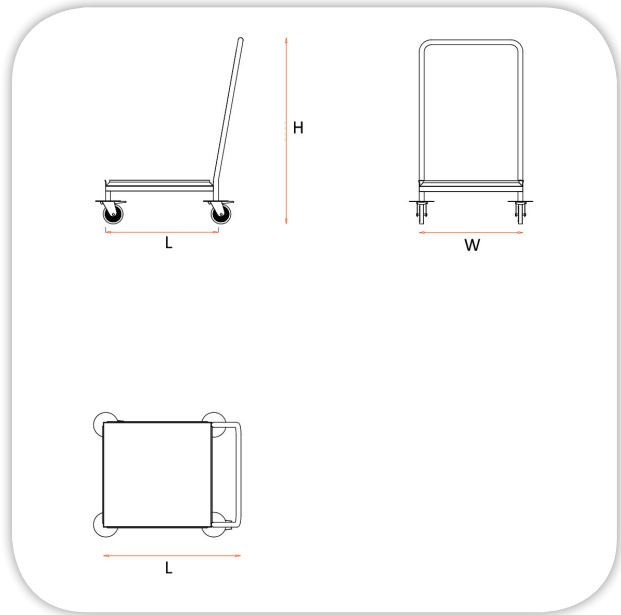

RACK TROLLEY

Item:
.....

MFP

SPECIFICATIONS:

Frame: Steel angle accepted for rack size 500x500mm

Body: Stainless Steel Construction
Platform with Handle

Mobile: Four(4) Swivel rubber casters

TECHNICAL DATA:

MODEL	Dimensions (mm)		
	L	W	H
MFP05-00-RT	570	530	1000

Masria, In Line with its policy to continually improve its quality, reserves the right to change specs without notice.

+202 44812326/8

masria@masria.com