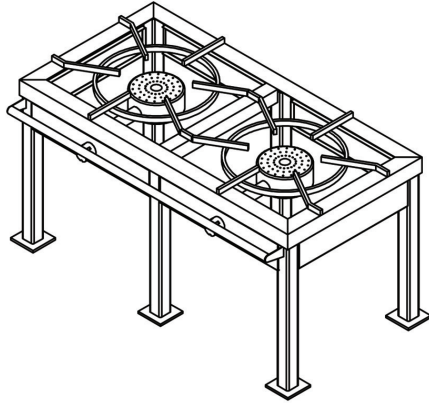

GAS STOCK POT COOKER

Item: .....

MFC

SPECIFICATIONS:

Heavy duty, floor stand Model.

Frame: painted steel construction on (4) legs with adjustable leveling feet.

Grate: black steel.

Burner: (3) rings, Heavy duty, each equipped, with shut-off gas valve.

TECHNICAL DATA:

MODEL	Dimensions (mm)			Gas Power (kW gas)	Net Weight (Kg)
	L	W	H		
MGC21-05-1 Stock pot range One ring burner diameter (180mm)	600	600	500	9.0	
MGC 21-05-2 Stock pot range One ring burner diameter (180mm) & one (120mm) diameter	1070	600	500	18.0	
MGC 21-05-3 Stock pot range three ring burner two diameter of (180mm) & and one (120mm) diameter	1600	600	500	27.0	

Masria, In Line with its policy to continually improve its quality, reserves the right to change specs without notice.

+202 44812326/8

masria@masria.com

masriagroup

+201 001609002/10

www.masria.com

masriagr