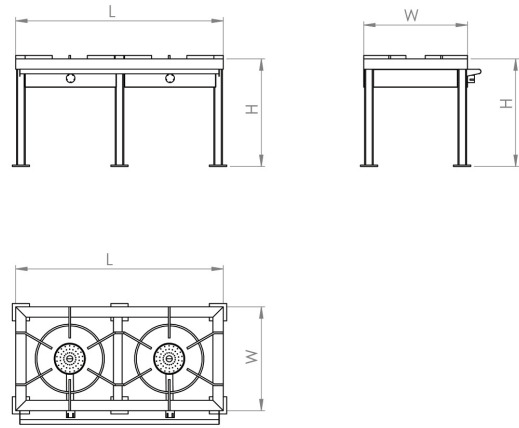

GAS STOCK POT COOKER

Item: .....

MFC

SPECIFICATIONS:

Heavy duty, floor stand Model.

Frame: painted steel construction on (4) legs with adjustable leveling feet.

Grate: black steel.

Burner: (3) rings, Heavy duty, each equipped, with shut-off gas valve.

TECHNICAL DATA:

MODEL	Dimensions (mm)			Gas Power (kW gas)	Net Weight (Kg)
	L	W	H		
MGC21-05-1 Stock pot range One ring burner diameter (180mm)	600	600	500	9.0	
MGC 21-05-2 Stock pot range One ring burner diameter (180mm) & one (120mm) diameter	1070	600	500	18.0	
MGC 21-05-3 Stock pot range three ring burner two diameter of (180mm) & and one (120mm) diameter	1600	600	500	27.0	

Masria, In Line with its policy to continually improve its quality, reserves the right to change specs without notice.

+202 44812326/8

masria@masria.com

masriagroup

+201 001609002/10

www.masria.com

masriagr