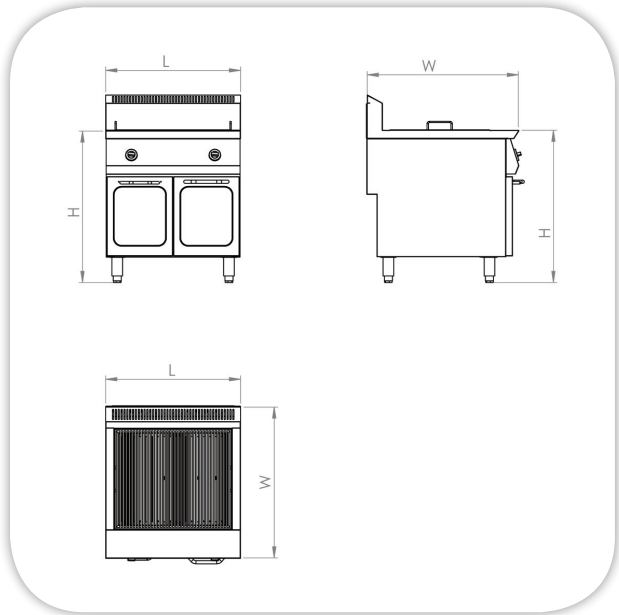

GAS LAVA STONE CHAR GRILL

Item:

SPECIFICATIONS:

Body: Stainless steel cladding

Capacity: 25 kg lava stones capacity, lava stones (not included).

Heating: Gas heating

Legs: Legs with adjustable leveling feet.

TECHNICAL DATA:

| MODEL | Dimensions (mm) | | | GAS Power (kW gas) | Net Weight (Kg) |
|--|-----------------|-----|-----|--------------------|-----------------|
| | L | W | H | | |
| MFCG17-08 Gas Lava Stone Char Grill | 800 | 900 | 900 | 16.3 | |