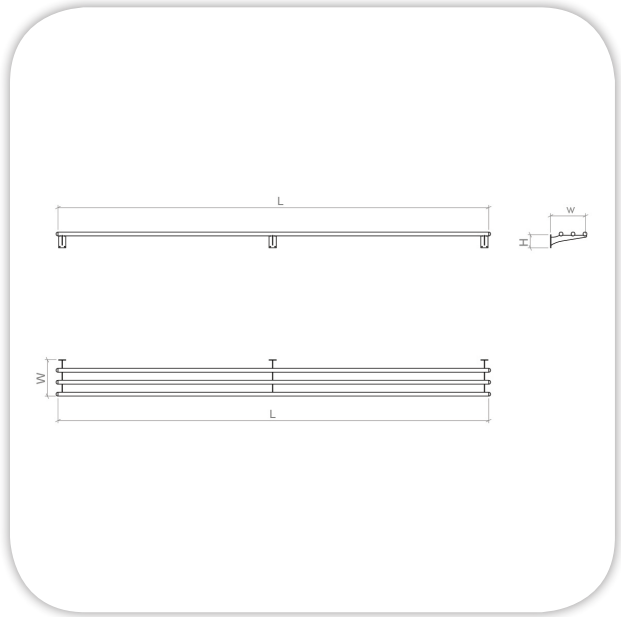

TRAY SLIDE

Item:
.....

SPECIFICATIONS:

Body: Stainless steel (304) construction.

Total Length: 3600mm.

Model: MFP04-10

Masria, In Line with its policy to continually improve its quality, reserves the right to change specs without notice.