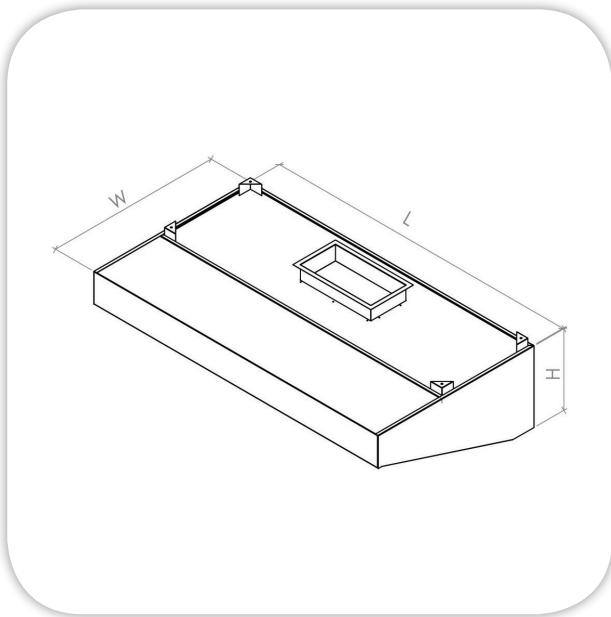

WALL MOUNTED HOOD

Item:

SPECIFICATIONS:

Body: Stainless Steel (304) Construction, except Top & Back Galvanized Steel. Complete with Baffle Filters, Fat Collecting Tray & lighting.

Available Up-on request:

Duct work, Duct connections, fire fighting & Extract fan.

TECHNICAL DATA:

MODEL	Dimensions (mm)		
	L	W	H
Wall Mounted Hood	Up-to 3000	Up-to 1100	500:550

Masria, In Line with its policy to continually improve its quality, reserves the right to change specs without notice.