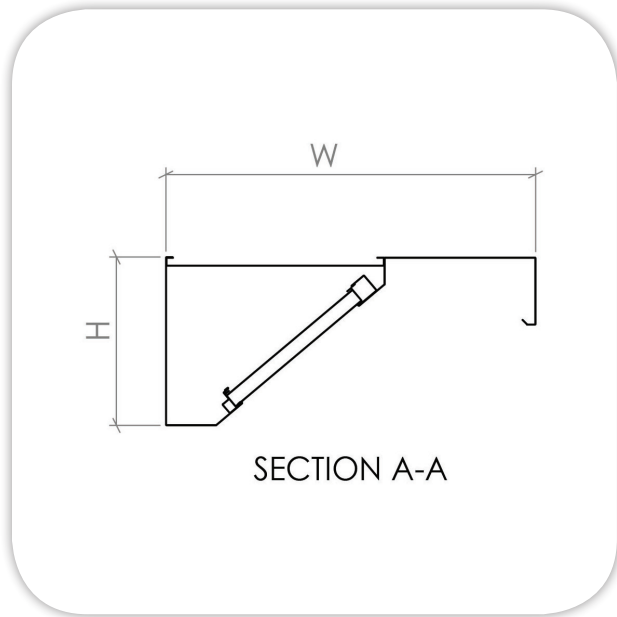

WALL MOUNTED HOOD

Item:

SPECIFICATIONS:

Body: Stainless Steel (304) Construction, except Top & Back Galvanized Steel. Complete with Baffle Filters, Fat Collecting Tray & lighting.

Available Up-on request:

Duct work, Duct connections, fire fighting & Extract fan.

TECHNICAL DATA:

MODEL	Dimensions (mm)		
	L	W	H
Wall Mounted Hood	Up-to 3000	Up-to 1100	500:550

Masria, In Line with its policy to continually improve its quality, reserves the right to change specs without notice.