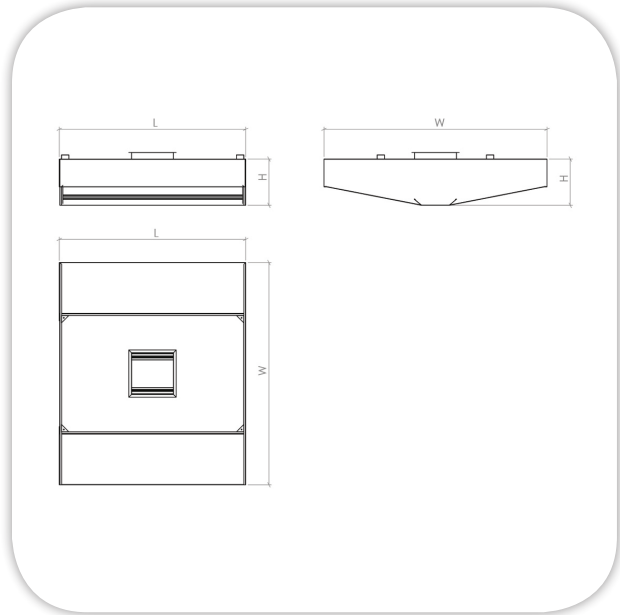

# ISLAND (CENTRAL) HOOD

Item: .....  
 .....

## SPECIFICATIONS:

**Body:** Stainless Steel (304) Construction, Except top, Galvanized Steel, Complete with Baffle Filters, Fat Collecting Tray & lighting

## TECHNICAL DATA:

MODEL	Dimensions (mm)		
	L	W	H
MFC00-05 Island (Central) Hood	Up-to 3000	Up-to 2500	500:550

Masria, In Line with its policy to continually improve its quality, reserves the right to change specs without notice.