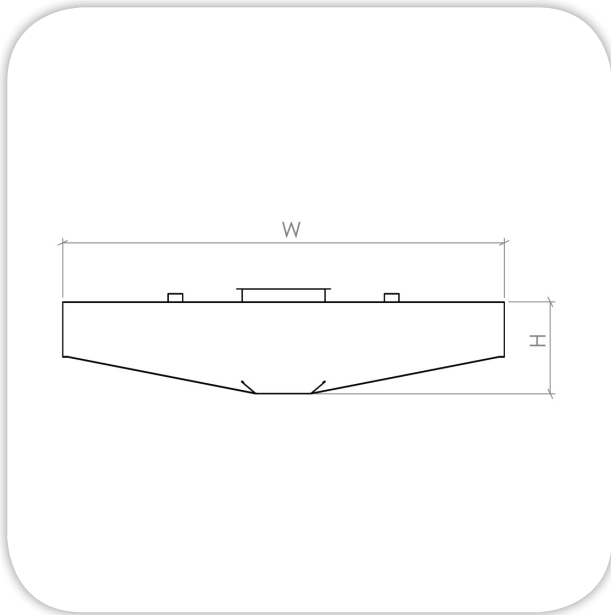

# ISLAND (CENTRAL) HOOD

Item: .....  
 .....

## SPECIFICATIONS:

**Body:** Stainless Steel (304) Construction, Except top, Galvanized Steel, Complete with Baffle Filters, Fat Collecting Tray & lighting

## TECHNICAL DATA:

MODEL	Dimensions (mm)		
	L	W	H
MFC00-05 Island (Central) Hood	Up-to 3000	Up-to 2500	500:550

Masria, In Line with its policy to continually improve its quality, reserves the right to change specs without notice.