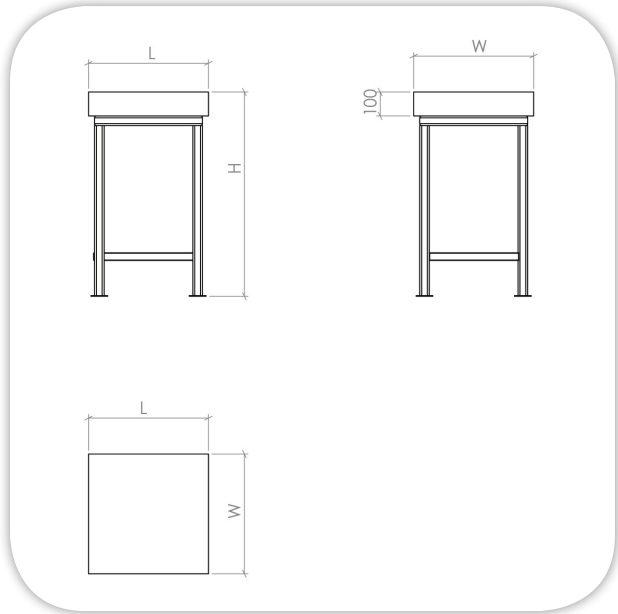

TOP BUTCHER BLOCK (POLYETHYLENE)

Item:
.....

SPECIFICATIONS:

Body: Stainless Steel Construction,
Polyethylene Block 500x500x100 mm

Legs: Stainless Steel, (4) Legs, 40 x 40 mm,
with adjustable leveling feet.

TECHNICAL DATA:

MODEL	Dimensions (mm)		
	L	W	H
MFP07-03	500	500	850

Masria, In Line with its policy to continually improve its quality, reserves the right to change specs without notice.

+202 44812326/8

masria@masria.com