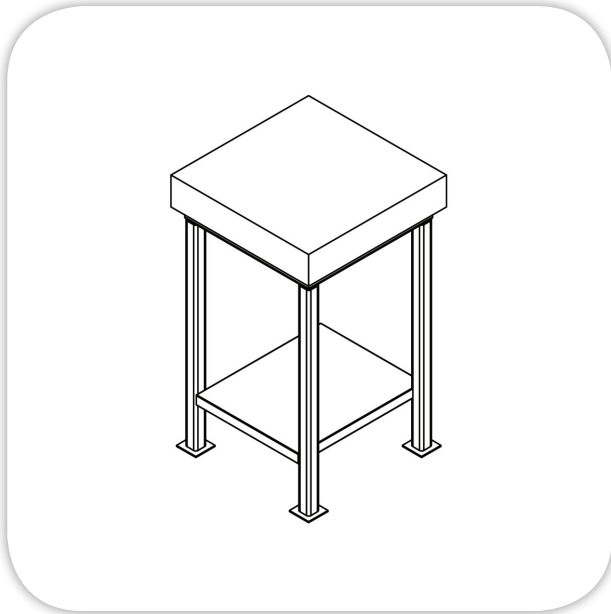

TOP BUTCHER BLOCK (POLYETHYLENE)

Item:
.....

SPECIFICATIONS:

Body: Stainless Steel Construction,
Polyethylene Block 500x500x100 mm

Legs: Stainless Steel, (4) Legs, 40 x 40 mm,
with adjustable leveling feet.

TECHNICAL DATA:

MODEL	Dimensions (mm)		
	L	W	H
MFP07-03	500	500	850

Masria, In Line with its policy to continually improve its quality, reserves the right to change specs without notice.

+202 44812326/8

masria@masria.com