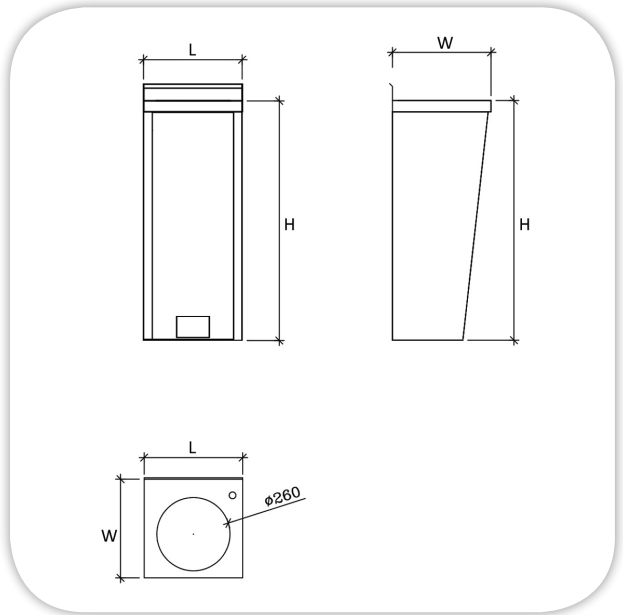

FLOOR HAND WASH SINK - FOOT MIXER

Item:

SPECIFICATIONS:

Body: Stainless Steel (304) Construction

Bowls: Stainless Steel, Deep Drawn, 300 mm diameter Round Bowl, with 100 mm back splash

Floor Mounted suitable for foot mixer

Available upon request: Faucet sink & drainer.

TECHNICAL DATA:

MODEL	Sink Unit Dimensions (mm)			Fixing
	L	W	H	
MFP-HWB-04-F	400	400	850	Floor Mounted

Masria, In Line with its policy to continually improve its quality, reserves the right to change specs without notice.