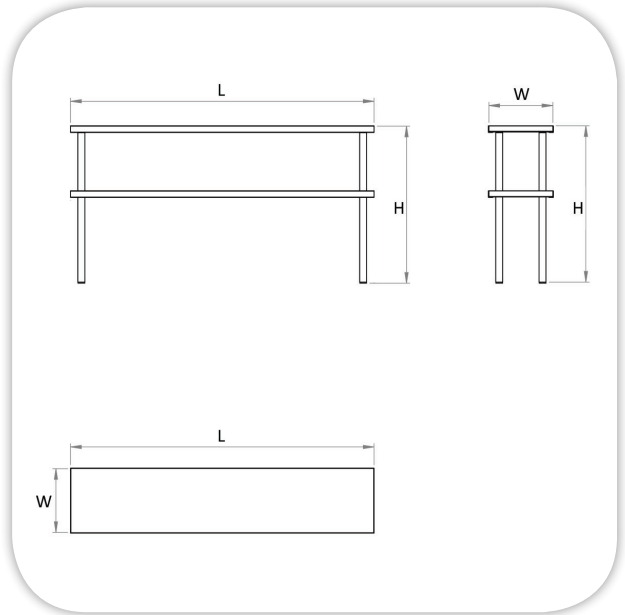

NEUTRAL OVER SHELF (PICK-UP)

Item:

SPECIFICATIONS:

Body: Stainless Steel 304 Construction

Pedestals: (4) pedestals 32 mm, height of 650 mm.

Shelves: (2) levels shelves, shelf thickness 1.2 mm, 300 mm width.

Lighting: neutral models with lighting & ON/OFF switch.

TECHNICAL DATA:

MODEL	Dimensions (mm)		
	L	W	H
MFP04-08-PICK-N/120	1200	320/300	700
MFP04-08-PICK-N/150	1500	320/300	700
MFP04-08-PICK-N/180	1800	320/300	700