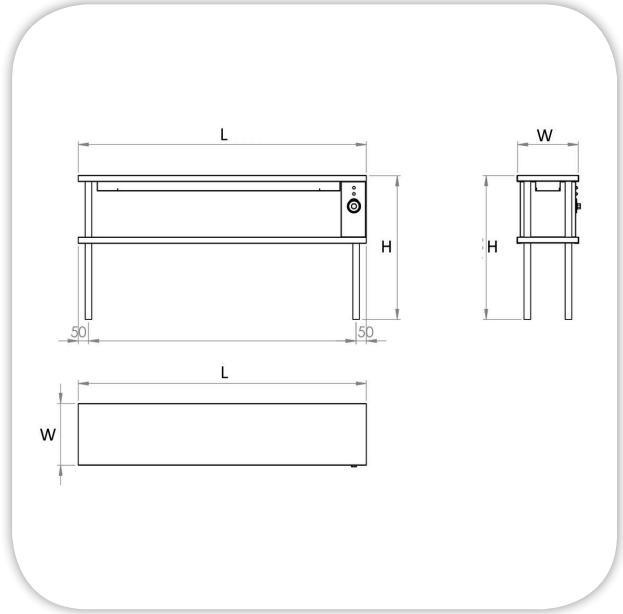

HEATED OVER SHELF (PICK-UP)

Item:

SPECIFICATIONS:

Body: Stainless Steel 304 Construction

Pedestals: (4) pedestals 32 mm, height of 650 mm

Shelves: (2) levels shelves, shelf thickness 1.2 mm, 300 mm width.

Lighting: neutral models with lighting & ON/OFF switch.

Heating: heated models with heating element & ON/OFF switch.

TECHNICAL DATA:

MODEL	Dimensions (mm)		
	L	W	H
MFP04-08-PICK-H/120	1200	320/300	700
MFP04-08-PICK-H/150	1500	320/300	700
MFP04-08-PICK-H/180	1800	320/300	700