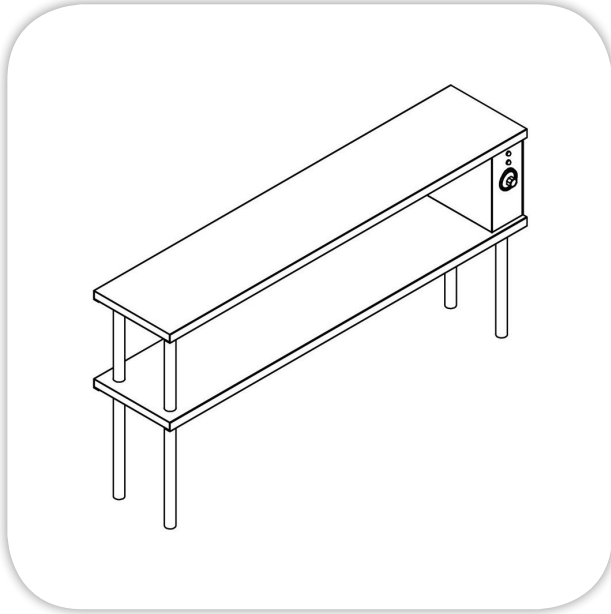

HEATED OVER SHELF (PICK-UP)

Item:

SPECIFICATIONS:

Body: Stainless Steel 304 Construction

Pedestals: (4) pedestals 32 mm, height of 650 mm

Shelves: (2) levels shelves, shelf thickness 1.2 mm, 300 mm width.

Lighting: neutral models with lighting & ON/OFF switch.

Heating: heated models with heating element & ON/OFF switch.

TECHNICAL DATA:

MODEL	Dimensions (mm)		
	L	W	H
MFP04-08-PICK-H/120	1200	320/300	700
MFP04-08-PICK-H/150	1500	320/300	700
MFP04-08-PICK-H/180	1800	320/300	700