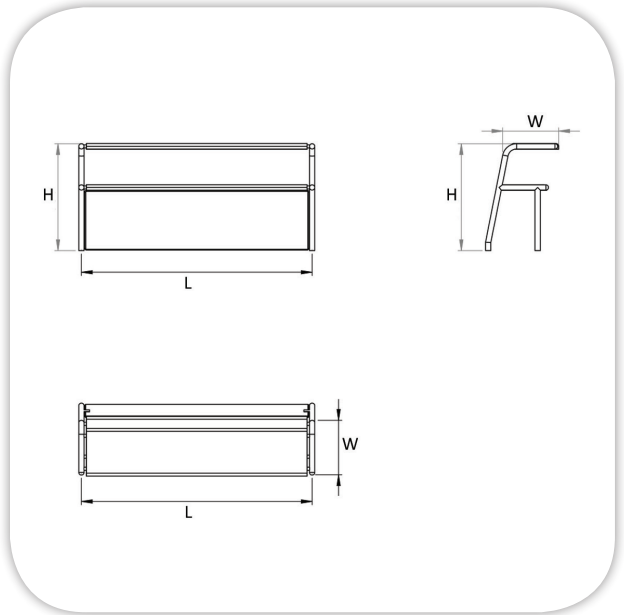

HEATED OVER SHELVE (SERVICE)

Item:

SPECIFICATIONS:

Body: Stainless Steel 304 Construction.

Shelves: (2) levels shelves, shelf thickness 1.2mm, 300mm , 320mm width.

Posts: (4) posts, 32mm diameter, height 700mm & 350mm.

Heating: heated models with heating element & ON/OFF switch.

TECHNICAL DATA:

MODEL	Dimensions (mm)		
	L	W	H
MFP04-08-SERVICE-H-120	1200	320	650
MFP04-08-SERVICE-H-150	1500	320	650
MFP04-08-SERVICE-H-180	1800	320	650