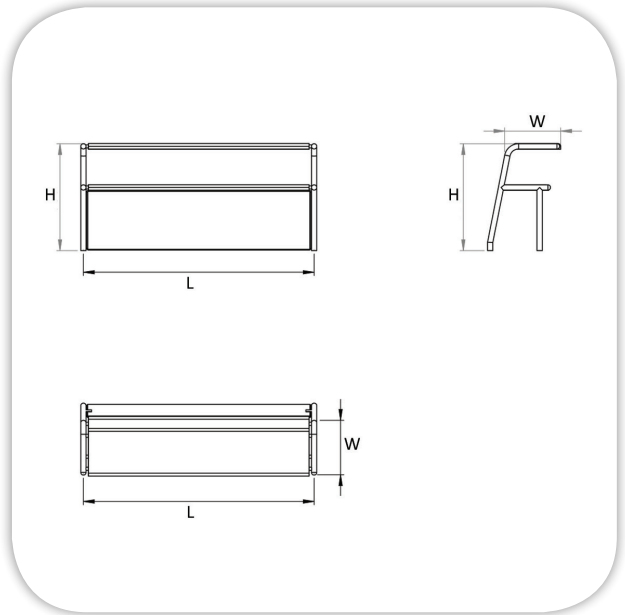

SERVICE SNEEZE GLASS & PICK-UP LINE OVER SHELF

Item:

SPECIFICATIONS:

Frame: Stainless Steel, four posts diameter 32 mm, height 700 mm.

Shelves: Stainless Steel, two shelves one width 300 mm & one width 320 mm, length as indicated in the Technical data table.

Glass: Securit glass, 10 mm thickness, 220 mm width, length of the shelf for service sneeze glass models.

Lighting: LED lighting With ON/OFF switch for Neutral (N) Models, Power 5 Watt/Per Meter length.

Heating: Electric Heater, with ON/OFF switch for Heated (H) Models, electric Power 1000 watt/Per meter length.

TECHNICAL DATA:

MODEL	Available length (mm)		
	1200	1500	1800
MFP04-08-SERVICE-N	1200	1500	1800
MFP04-08-ICILY-IT'S	1200	1500	1800
MFP04-08-PICK-N	1200	1500	1800
MFP04-08-PICK-IT	1200	1500	1800